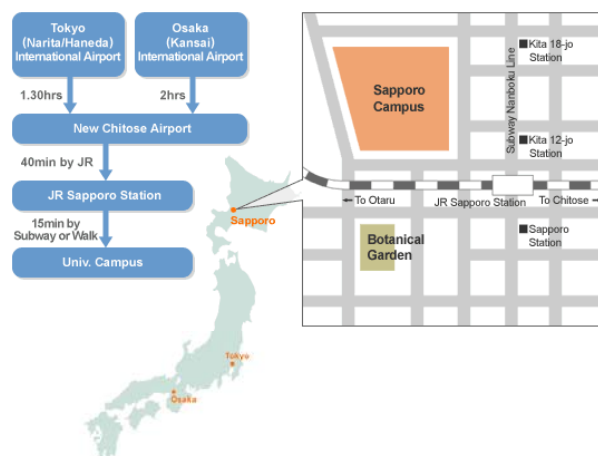

Sapporo city

<http://www.welcome.city.sapporo.jp/english/index.html>

Narita International Airport (Tokyo)

<http://www.narita-airport.jp/en/index.html>