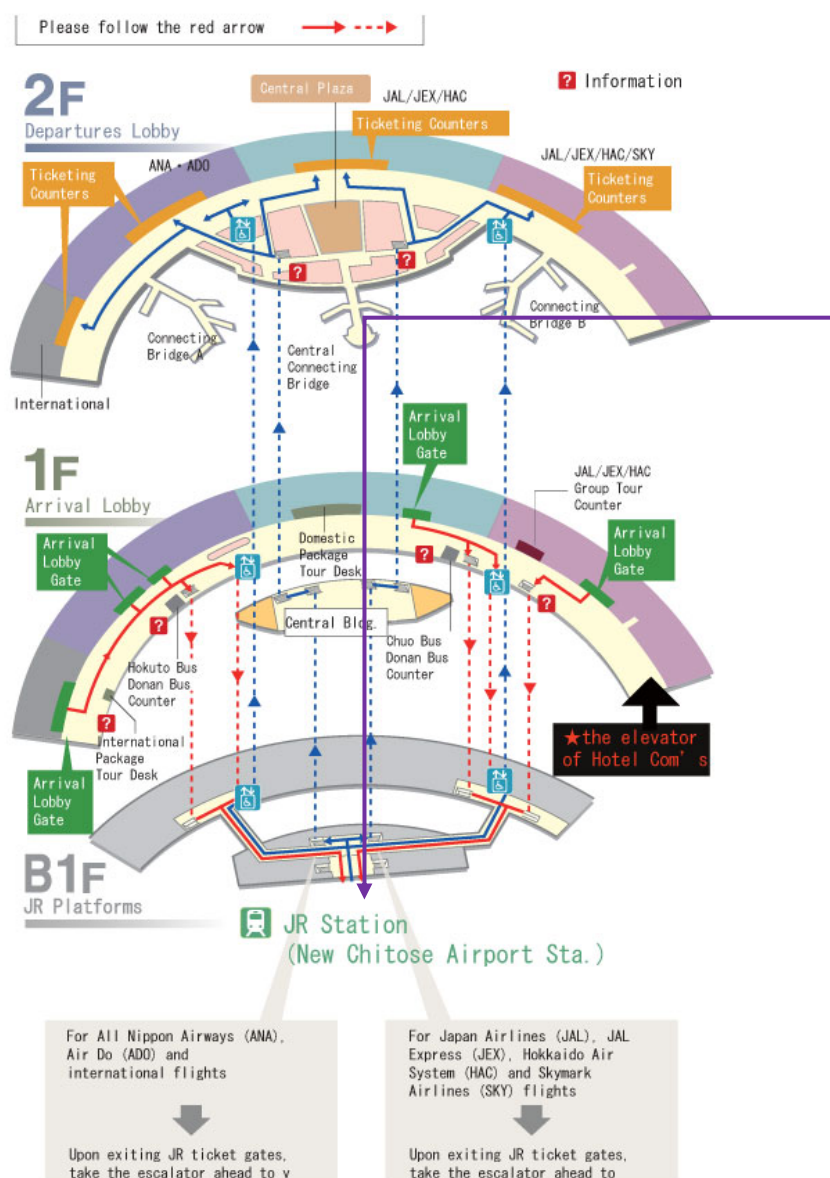

1. Please get JR train from the airport to Sapporo station

From New Chitose Airport

(**The station is located on B1F**) <http://www.new-chitose-airport.jp/en/tmap/>

to Sapporo by Rapid Airport Express. 15-min. intervals, 36 min. (fastest),

Fare (one way): Adult 1,040JPY

<http://new-chitose-airport.jp/en/access/jr/>

Time table in English

<http://new-chitose-airport.jp/en/access/jr/timejr/>

↓ New Chitose Airport

2. From Sapporo station (North Exit) to the hotel is 2 minutes by walk